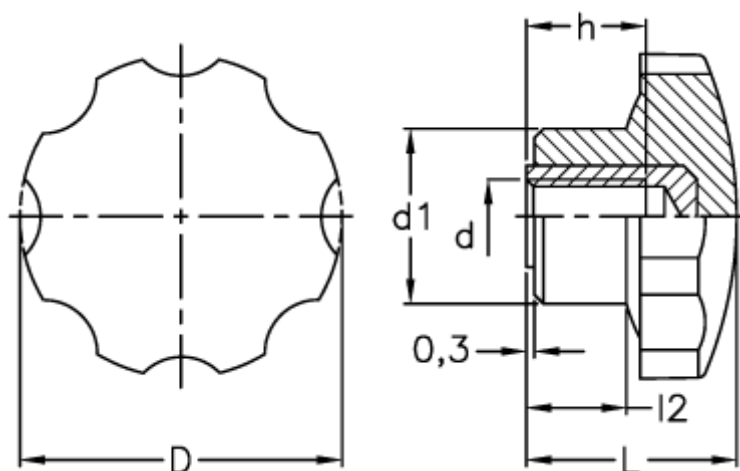

Data Sheet

Article number: 2302073131

Description: E+G Lobe knob
VH.153/35 B-M6

Measures

| | | |
|------|---|----|
| D | = | 35 |
| d1 | = | 19 |
| d 6H | = | M6 |
| h | = | 12 |
| L | = | 22 |
| l2 | = | 10 |